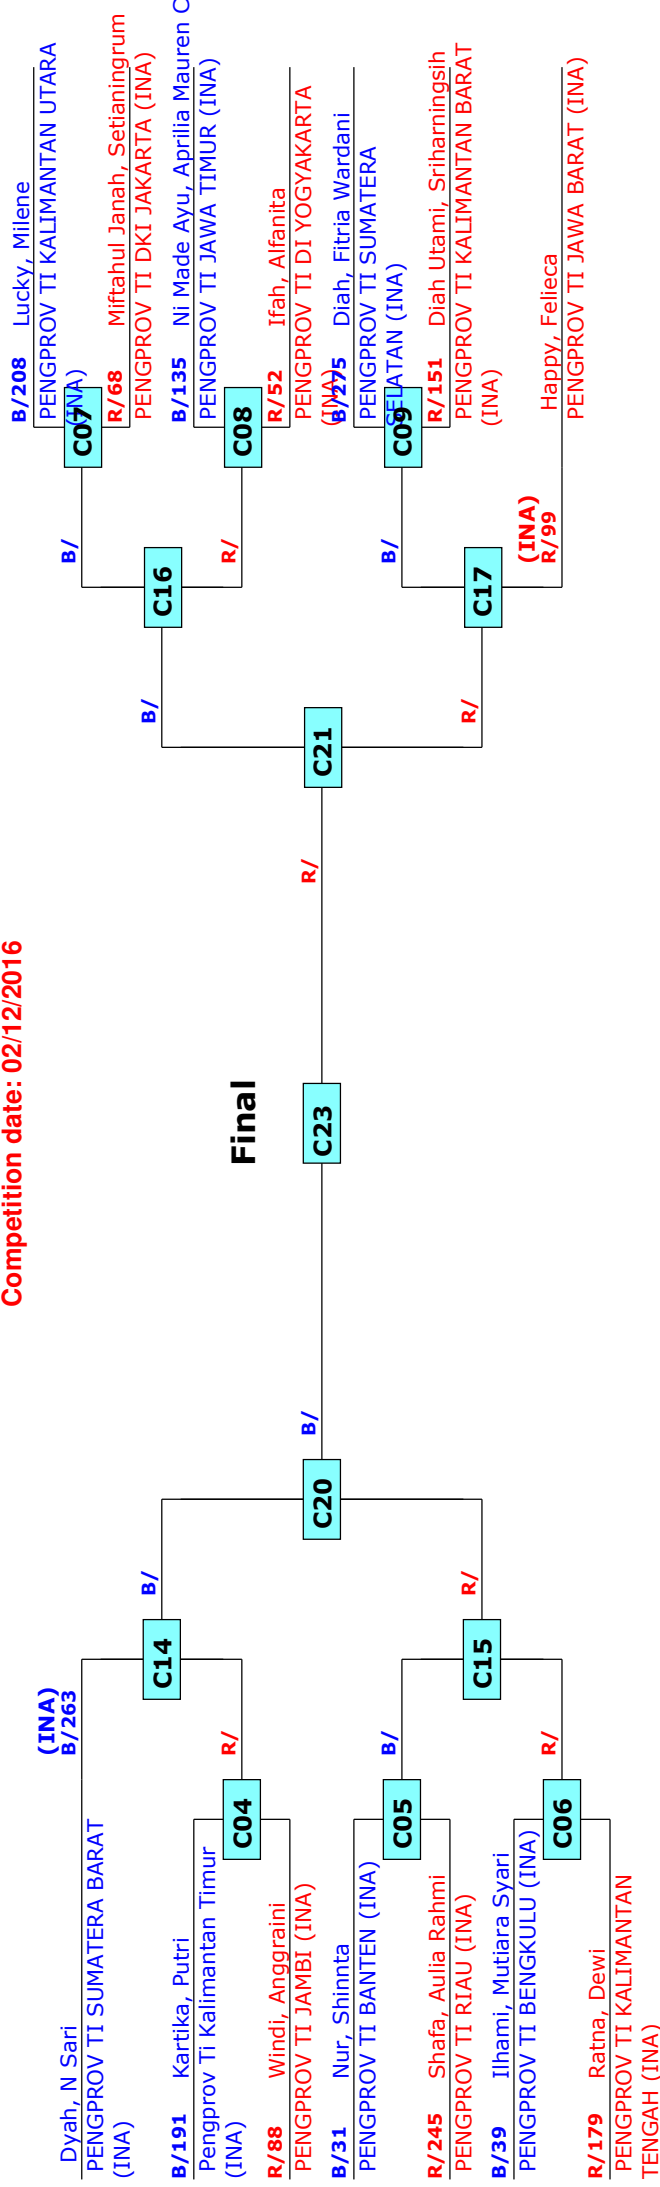

JUNIOR NATIONAL CHAMPIONSHIP 2016

SURABAYA, Indonesia

Tournament date: 02/12/2016 upto 04/12/2016

Juniors Male A -45 (Fin)

Active competitors: 16

Competition date: 02/12/2016

Result legend:

- (WDR) Withdrawal
- (DSQ) Disqualified
- (RSC) Ref. stop contest
- (SUP) Superiority
- (PUN) Punishment
- (SDP) Sudden death
- (PTG) Points win (gap)
- (PTF) Points win (normal)

SURABAYA, Indonesia

Tournament date: 02/12/2016 upto 04/12/2016

Juniors Male A -68 (Light Middle)

Active competitors: 11

Competition date: 02/12/2016

Result legend:
 (WDR) Withdrawal
 (DSQ) Disqualified
 (RSC) Ref. stop contest
 (SUP) Superiority
 (PUN) Punishment
 (SDP) Sudden death
 (PTG) Points win (gap)
 (PTF) Points win (normal)

Prize winners:

JUNIOR NATIONAL CHAMPIONSHIP 2016

SURABAYA, Indonesia

Tournament date: 02/12/2016 upto 04/12/2016

Juniors Male A -78 (Light Heavy)

Active competitors: 7

Competition date: 02/12/2016

Result legend:
 (WDR) Withdrawal
 (DSQ) Disqualified
 (RSC) Ref. stop contest
 (SUP) Superiority
 (PUN) Punishment
 (SDP) Sudden death
 (PTG) Points win (gap)
 (PTF) Points win (normal)

Prize winners:

JUNIOR NATIONAL CHAMPIONSHIP 2016

SURABAYA, Indonesia

Tournament date: 02/12/2016 upto 04/12/2016

Juniors Female A -55 (Welter)

Active competitors: 14

Competition date: 02/12/2016

Result legend: