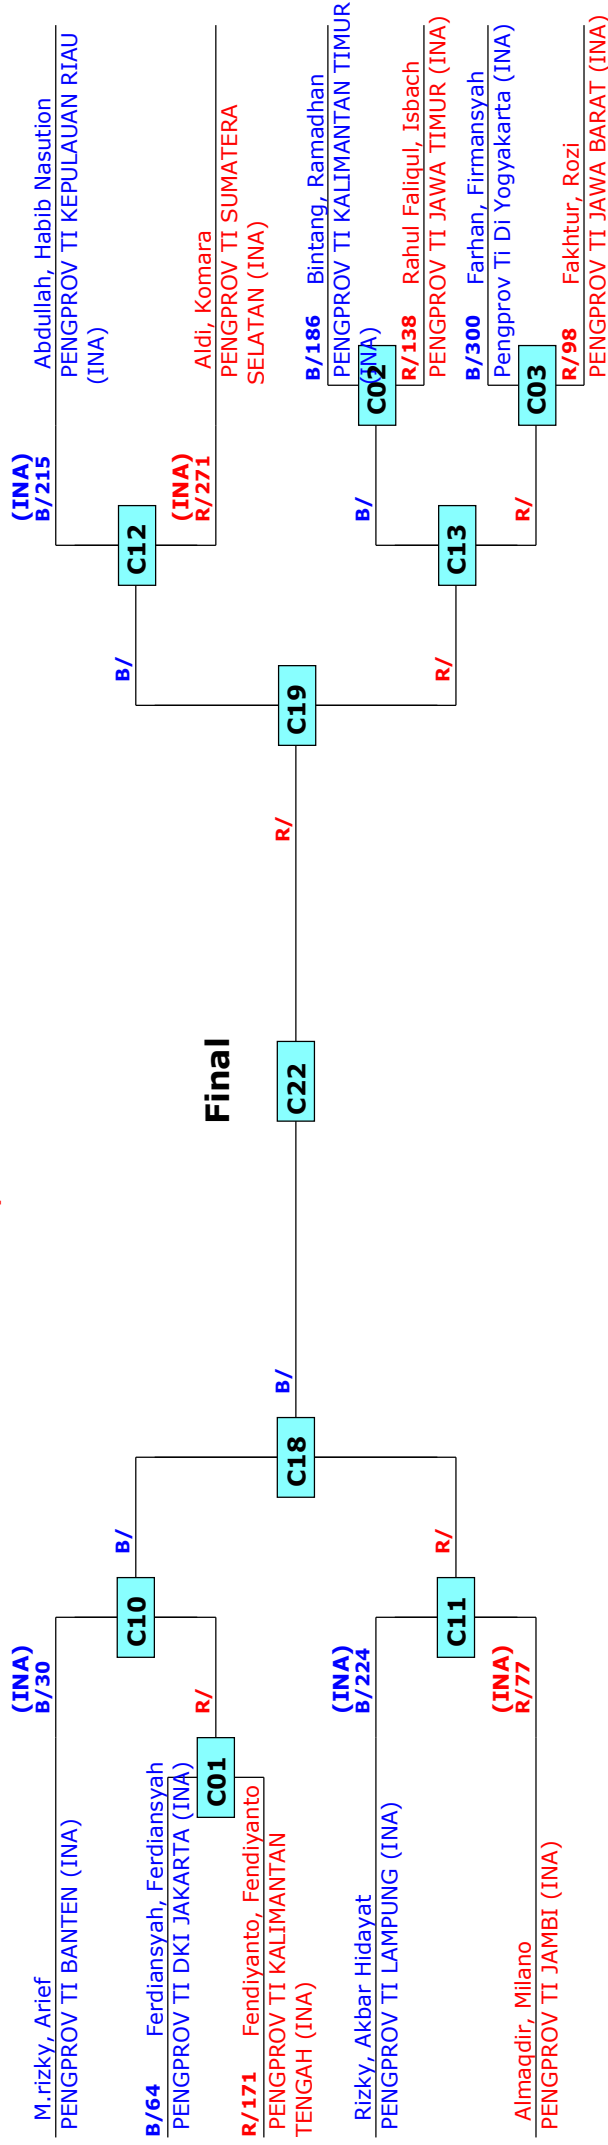

JUNIOR NATIONAL CHAMPIONSHIP 2016

SURABAYA, Indonesia

Tournament date: 02/12/2016 upto 04/12/2016

Juniors Male A -45 (Fin)

Active competitors: 16

Competition date: 02/12/2016

Result legend:

- (WDR) Withdrawal
- (DSQ) Disqualified
- (RSC) Ref. stop contest
- (SUP) Superiority
- (PUN) Punishment
- (SDP) Sudden death
- (PTG) Points win (gap)
- (PTF) Points win (normal)

Prize winners:

JUNIOR NATIONAL CHAMPIONSHIP 2016

SURABAYA, Indonesia

Tournament date: 02/12/2016 upto 04/12/2016

Juniors Male A -48 (Fly)

Active competitors: 18

Competition date: 02/12/2016

JUNIOR NATIONAL CHAMPIONSHIP 2016

SURABAYA, Indonesia

Tournament date: 02/12/2016 upto 04/12/2016

Juniors Male A -68 (Light Middle)

Active competitors: 11

Competition date: 02/12/2016

Result legend:
 (WDR) Withdrawal
 (DSQ) Disqualified
 (RSC) Ref. stop contest
 (SUP) Superiority
 (PUN) Punishment
 (SDP) Sudden death
 (PTG) Points win (gap)
 (PTF) Points win (normal)

Prize winners:

JUNIOR NATIONAL CHAMPIONSHIP 2016

SURABAYA, Indonesia

Tournament date: 02/12/2016 upto 04/12/2016

Juniors Male A -78 (Light Heavy)

Active competitors: 7

Competition date: 02/12/2016

Result legend:
 (WDR) Withdrawal
 (DSQ) Disqualified
 (RSC) Ref. stop contest
 (SUP) Superiority
 (PUN) Punishment
 (SDP) Sudden death
 (PTG) Points win (gap)
 (PTF) Points win (normal)