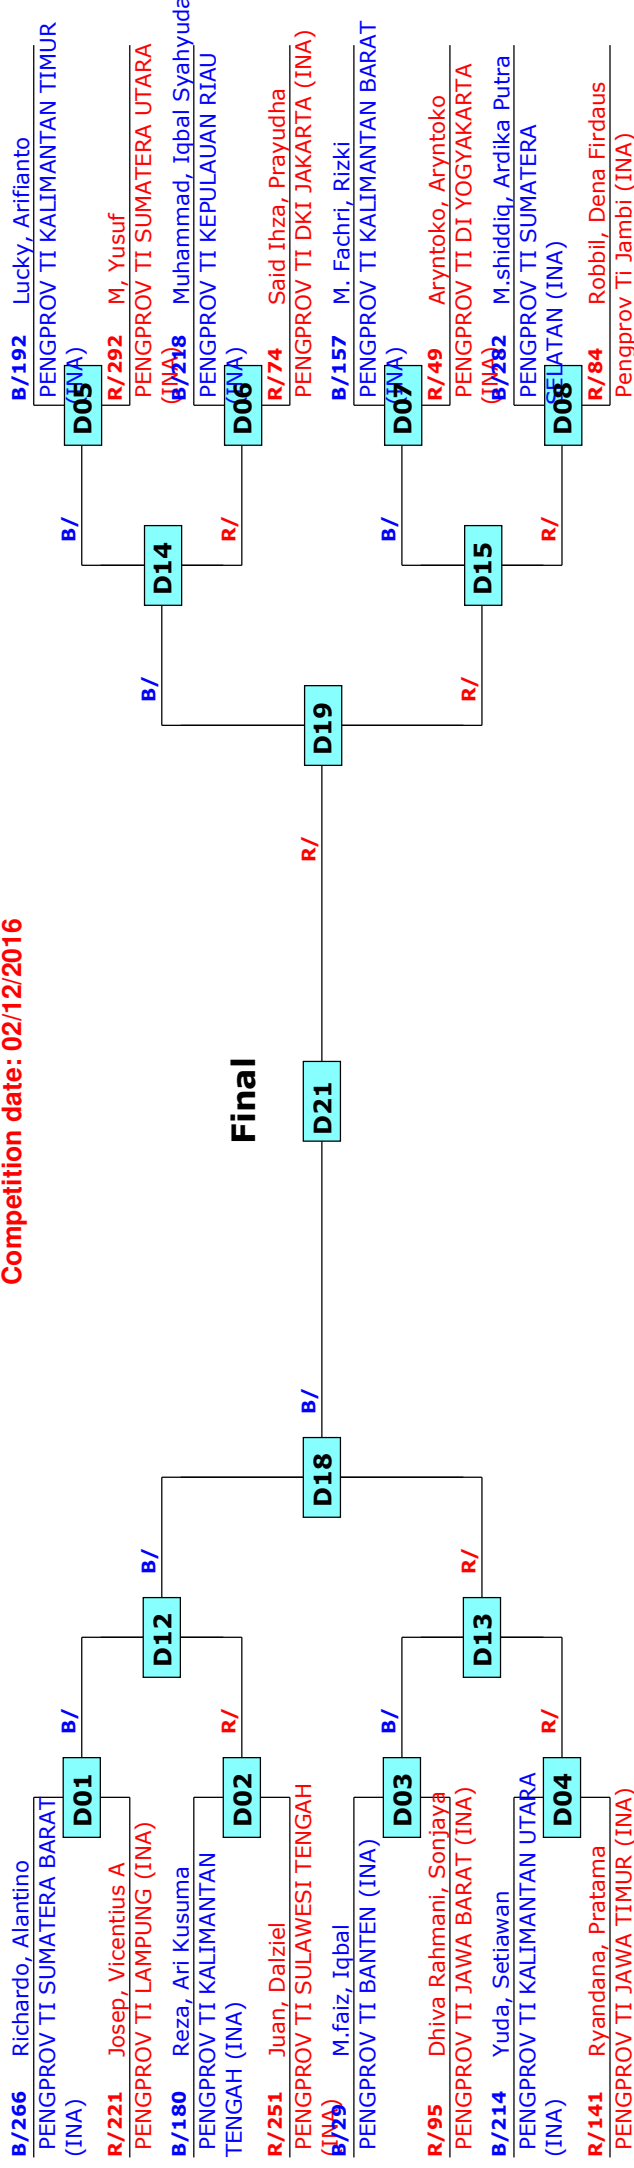

JUNIOR NATIONAL CHAMPIONSHIP 2016

SURABAYA, Indonesia

Tournament date: 02/12/2016 upto 04/12/2016

Juniors Male A -45 (Fin)

Active competitors: 16

Competition date: 02/12/2016

Result legend:

- (WDR) Withdrawal
- (DSQ) Disqualified
- (RSC) Ref. stop contest
- (SUP) Superiority
- (PUN) Punishment
- (SDP) Sudden death
- (PTG) Points win (gap)
- (PTF) Points win (normal)

Prize winners:

JUNIOR NATIONAL CHAMPIONSHIP 2016

SURABAYA, Indonesia

Tournament date: 02/12/2016 upto 04/12/2016

Juniors Male A -48 (Fly)

Active competitors: 18

Competition date: 02/12/2016

JUNIOR NATIONAL CHAMPIONSHIP 2016

SURABAYA, Indonesia

Tournament date: 02/12/2016 upto 04/12/2016

Juniors Male A -68 (Light Middle)

Active competitors: 11

Competition date: 02/12/2016

Result legend:
 (WDR) Withdrawal
 (DSQ) Disqualified
 (RSC) Ref. stop contest
 (SUP) Superiority
 (PUN) Punishment
 (SDP) Sudden death
 (PTG) Points win (gap)
 (PTF) Points win (normal)

Prize winners:

JUNIOR NATIONAL CHAMPIONSHIP 2016

SURABAYA, Indonesia

Tournament date: 02/12/2016 upto 04/12/2016

Juniors Male A -78 (Light Heavy)

Active competitors: 7

Competition date: 02/12/2016

Result legend:
 (WDR) Withdrawal
 (DSQ) Disqualified
 (RSC) Ref. stop contest
 (SUP) Superiority
 (PUN) Punishment
 (SDP) Sudden death
 (PTG) Points win (gap)
 (PTF) Points win (normal)