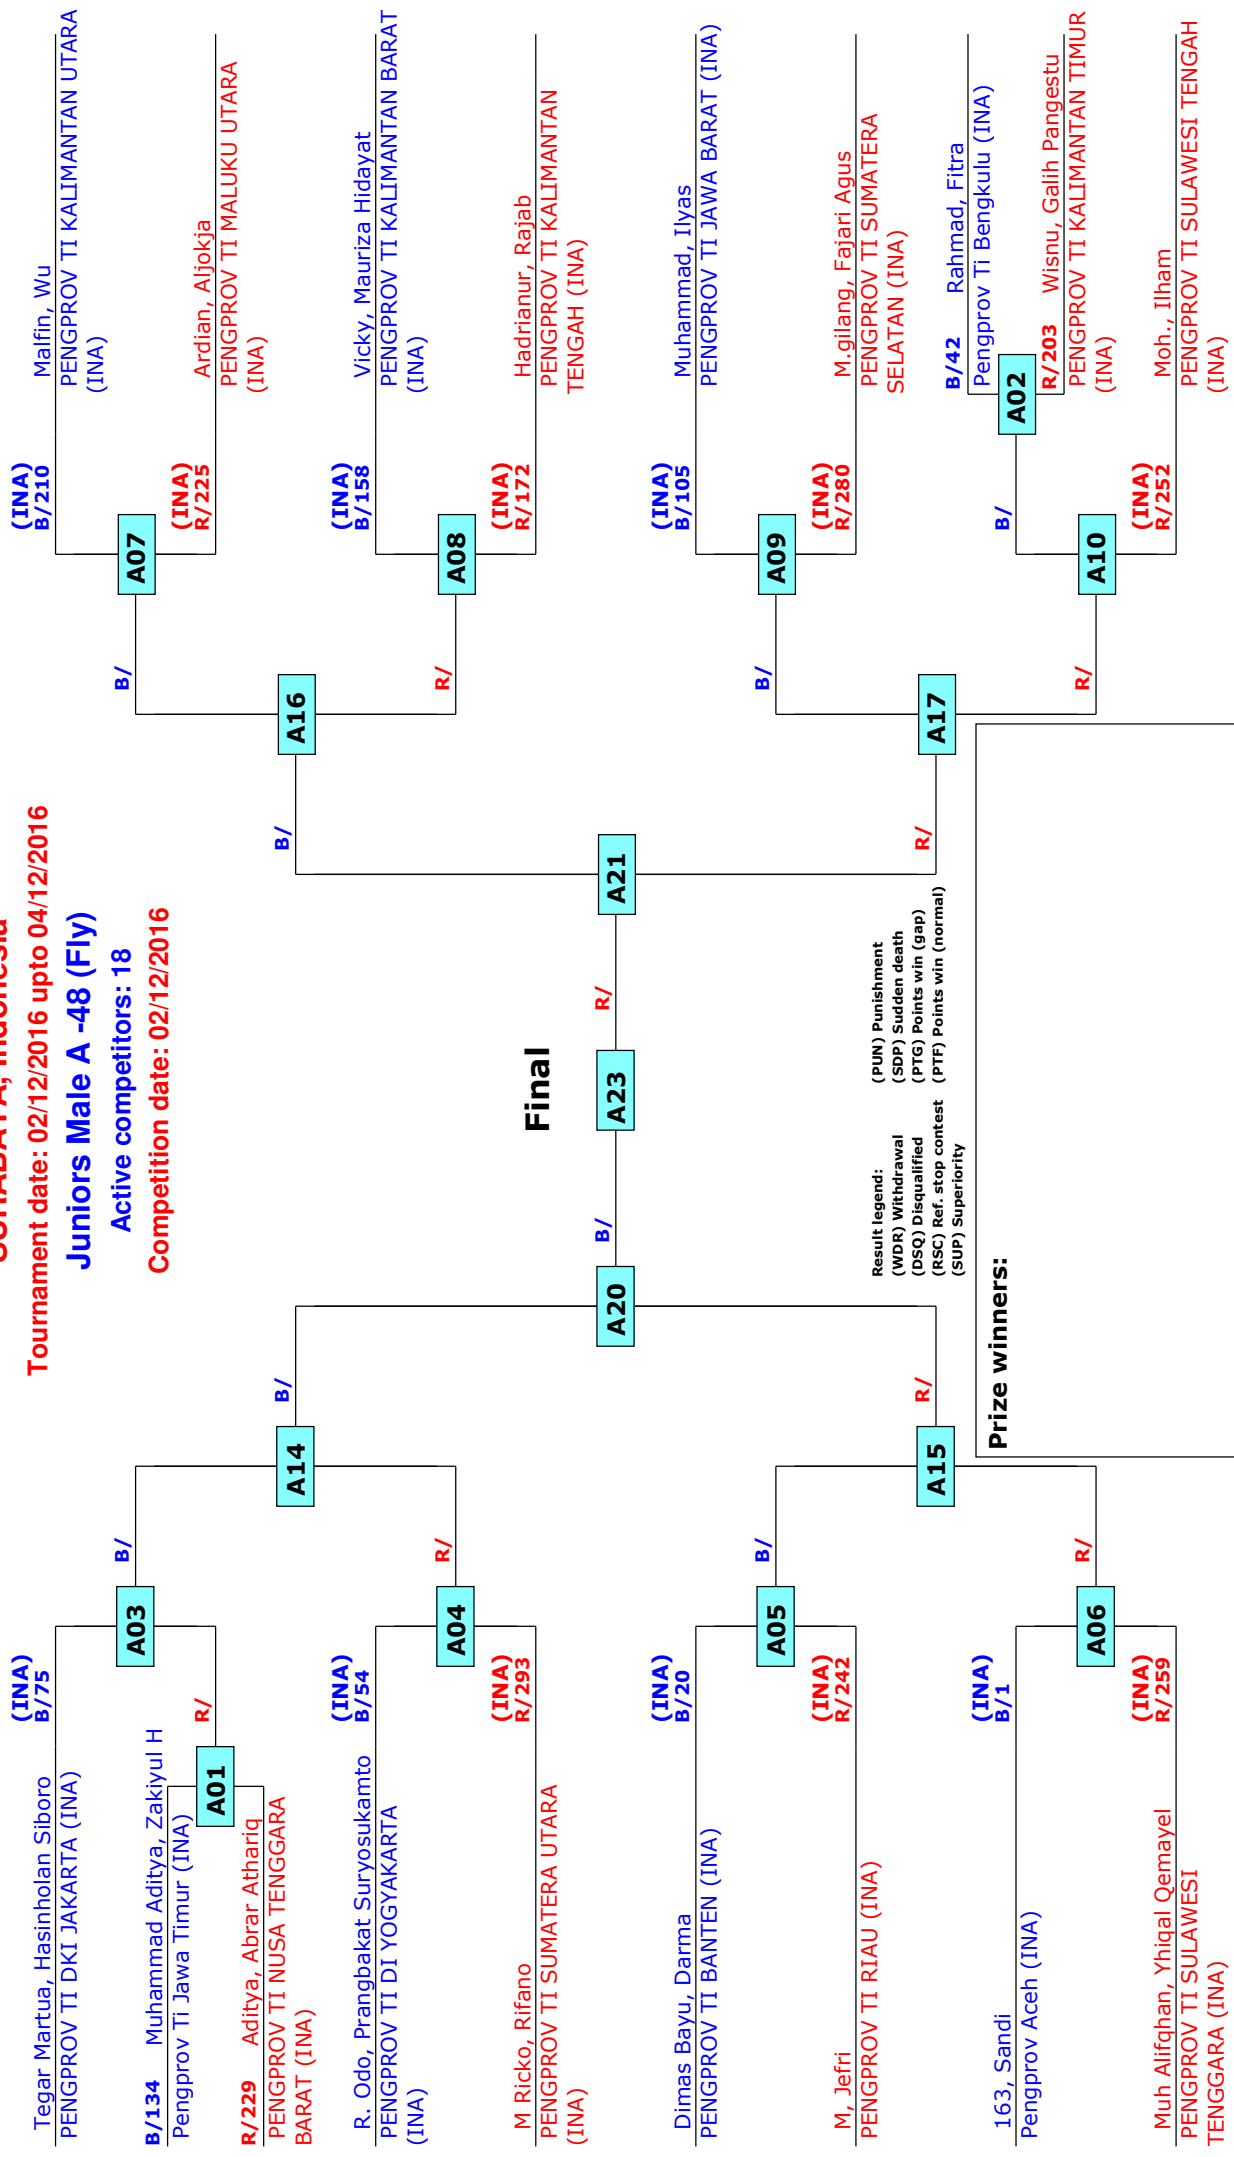

JUNIOR NATIONAL CHAMPIONSHIP 2016

SURABAYA, Indonesia

Tournament date: 02/12/2016 upto 04/12/2016

Juniors Male A -45 (Fin)

Active competitors: 16

Competition date: 02/12/2016

Result legend:

- (WDR) Withdrawal
- (DSQ) Disqualified
- (RSC) Ref. stop contest
- (SUP) Superiority
- (PUN) Punishment
- (SDP) Sudden death
- (PTG) Points win (gap)
- (PTF) Points win (normal)

Prize winners:

JUNIOR NATIONAL CHAMPIONSHIP 2016

SURABAYA, Indonesia

Tournament date: 02/12/2016 upto 04/12/2016

Juniors Male A -48 (Fly)

Active competitors: 18

Competition date: 02/12/2016

JUNIOR NATIONAL CHAMPIONSHIP 2016

SURABAYA, Indonesia

Tournament date: 02/12/2016 upto 04/12/2016

Juniors Male A -68 (Light Middle)

Active competitors: 11

Competition date: 02/12/2016

Result legend:
 (WDR) Withdrawal
 (DSQ) Disqualified
 (RSC) Ref. stop contest
 (SUP) Superiority
 (PUN) Punishment
 (SDP) Sudden death
 (PTG) Points win (gap)
 (PTF) Points win (normal)

Prize winners:

JUNIOR NATIONAL CHAMPIONSHIP 2016

SURABAYA, Indonesia

Tournament date: 02/12/2016 upto 04/12/2016

Juniors Male A -78 (Light Heavy)

Active competitors: 7

Competition date: 02/12/2016

Result legend:
 (WDR) Withdrawal
 (DSQ) Disqualified
 (RSC) Ref. stop contest
 (SUP) Superiority
 (PUN) Punishment
 (SDP) Sudden death
 (PTG) Points win (gap)
 (PTF) Points win (normal)